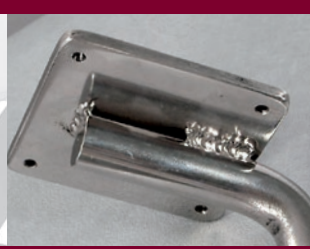

Lamp support for rail* 25x10 mm
Ref. 295-01

*to select a light, please refer to the specific documentation