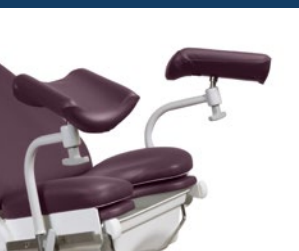

Pair of goepfels
(add x2 clamps 878-12)
Ref. 845 (+ 2 x 878-12)
Incompatible with 15630-01
and 15640-01