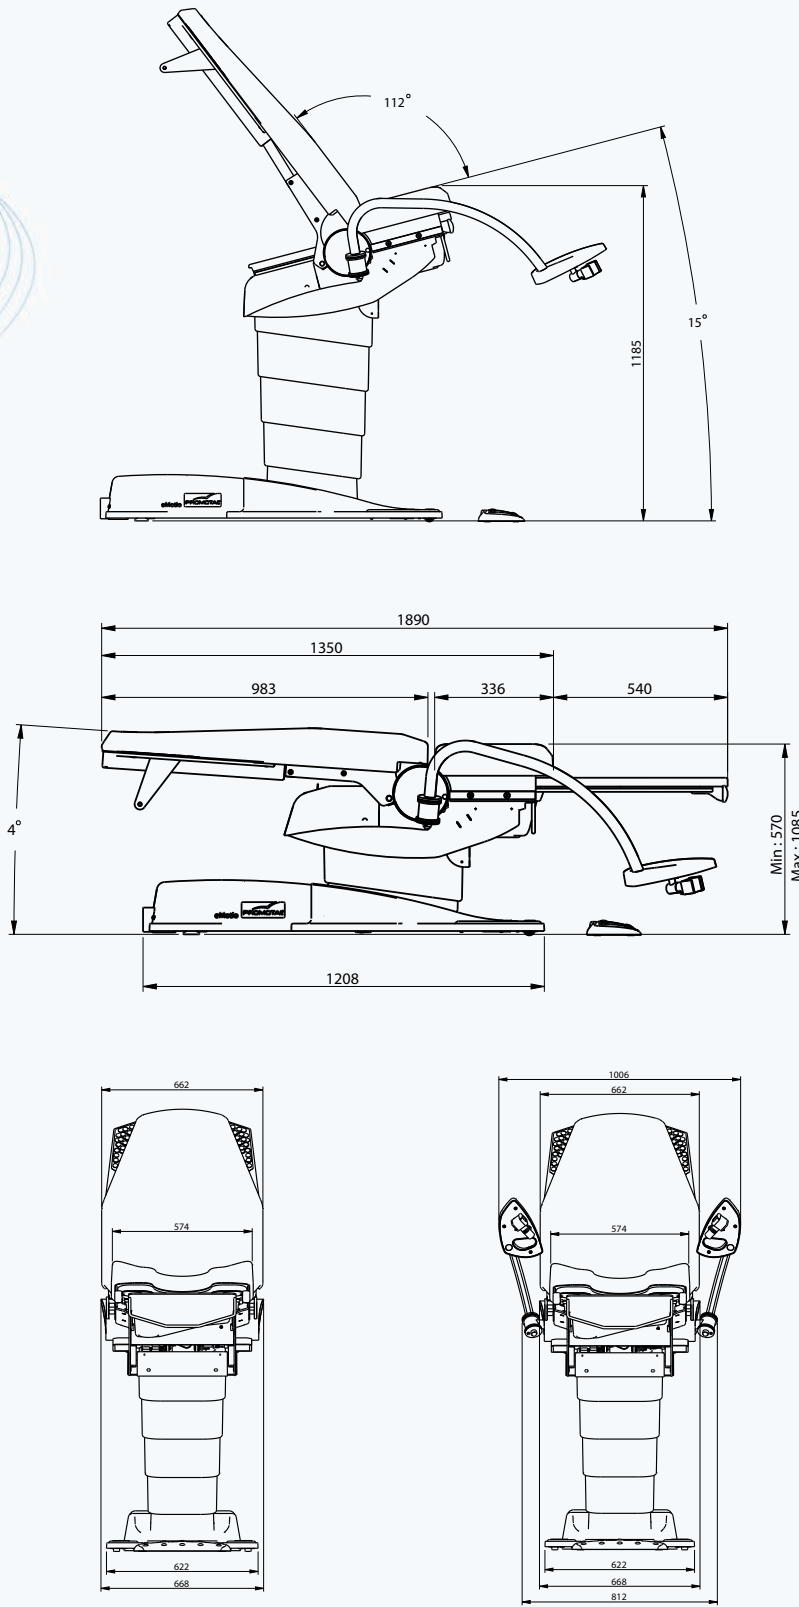

gMotio

MODELS 15620-01/15624-01/15626-01 :
NET WEIGHT : 177KG
GROSS WEIGHT : 210KG
PACKAGE VOLUME : 1.02M3

MODEL 15630-01 :
NET WEIGHT : 181KG
GROSS WEIGHT : 214KG
PACKAGE VOLUME : 1.02M3

MODEL 15640-01 :
NET WEIGHT : 182KG
GROSS WEIGHT : 215KG
PACKAGE VOLUME : 1.02M3

15620-01 / 15624-01 / 15626-01

15630-01 / 15640-01

UPHOLSTERY COLOURS

CA - TOMATO		CLASSIC RANGE
CB - FUCHSIA		
CC - PLUM		
CD - LEMON		
CE - PEACOCK		
CF - SAPHYR		
CG - MIDNIGHT BLUE		
CH - GLACIER		
CI - DARK		
57 - ANTISTATIC		
CJ - GREY		ELEGANT RANGE*
CK - PLATINUM		
EA - DEEP GREEN		
EB - VEGETAL		
EC - STORM		
ED - SILVER BLUE		
EE - PAPRIKA		
EF - TWILIGHT		
EG - CAMEL		
EH - CORK		

* The Elegance range is subject to the application of a price supplement. Please refer to the price list.